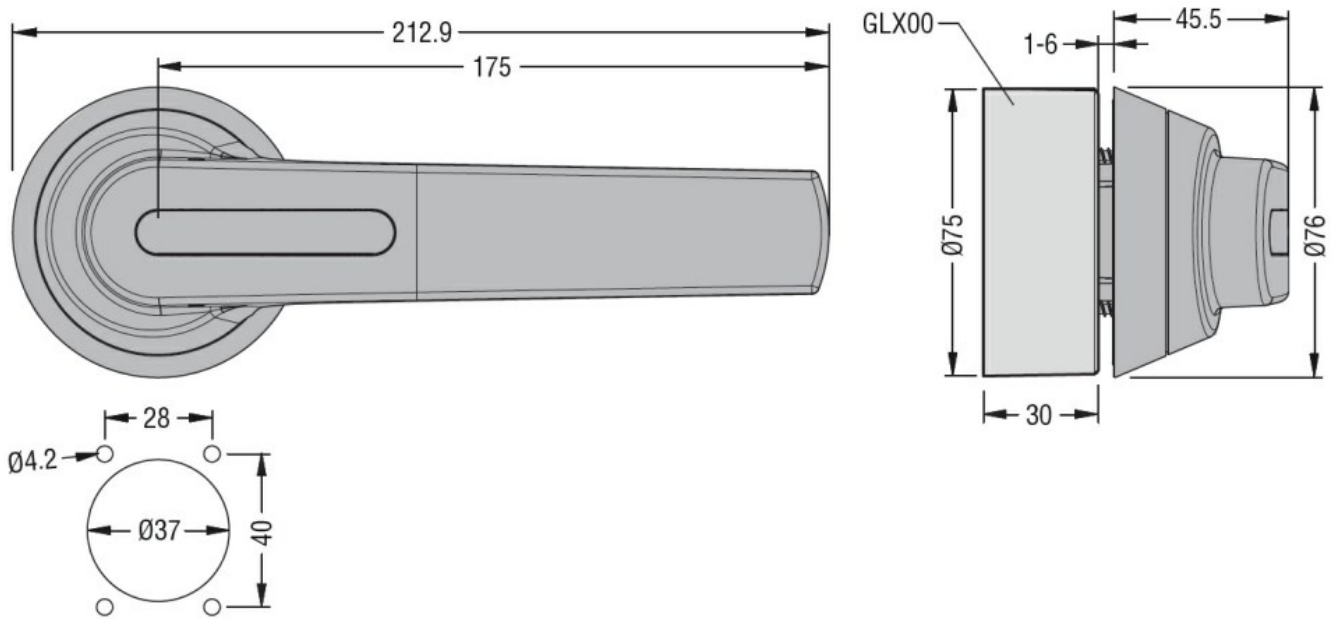

Product designation
Product type designation

Handle
GLX6

Dimensions

Certifications and compliance

Compliance

IEC/EN 60947-1
IEC/EN 60947-3

Certifications

cULus

ETIM classification

ETIM 8.0

EC000230 -
Door coupling
handle for
switchgear